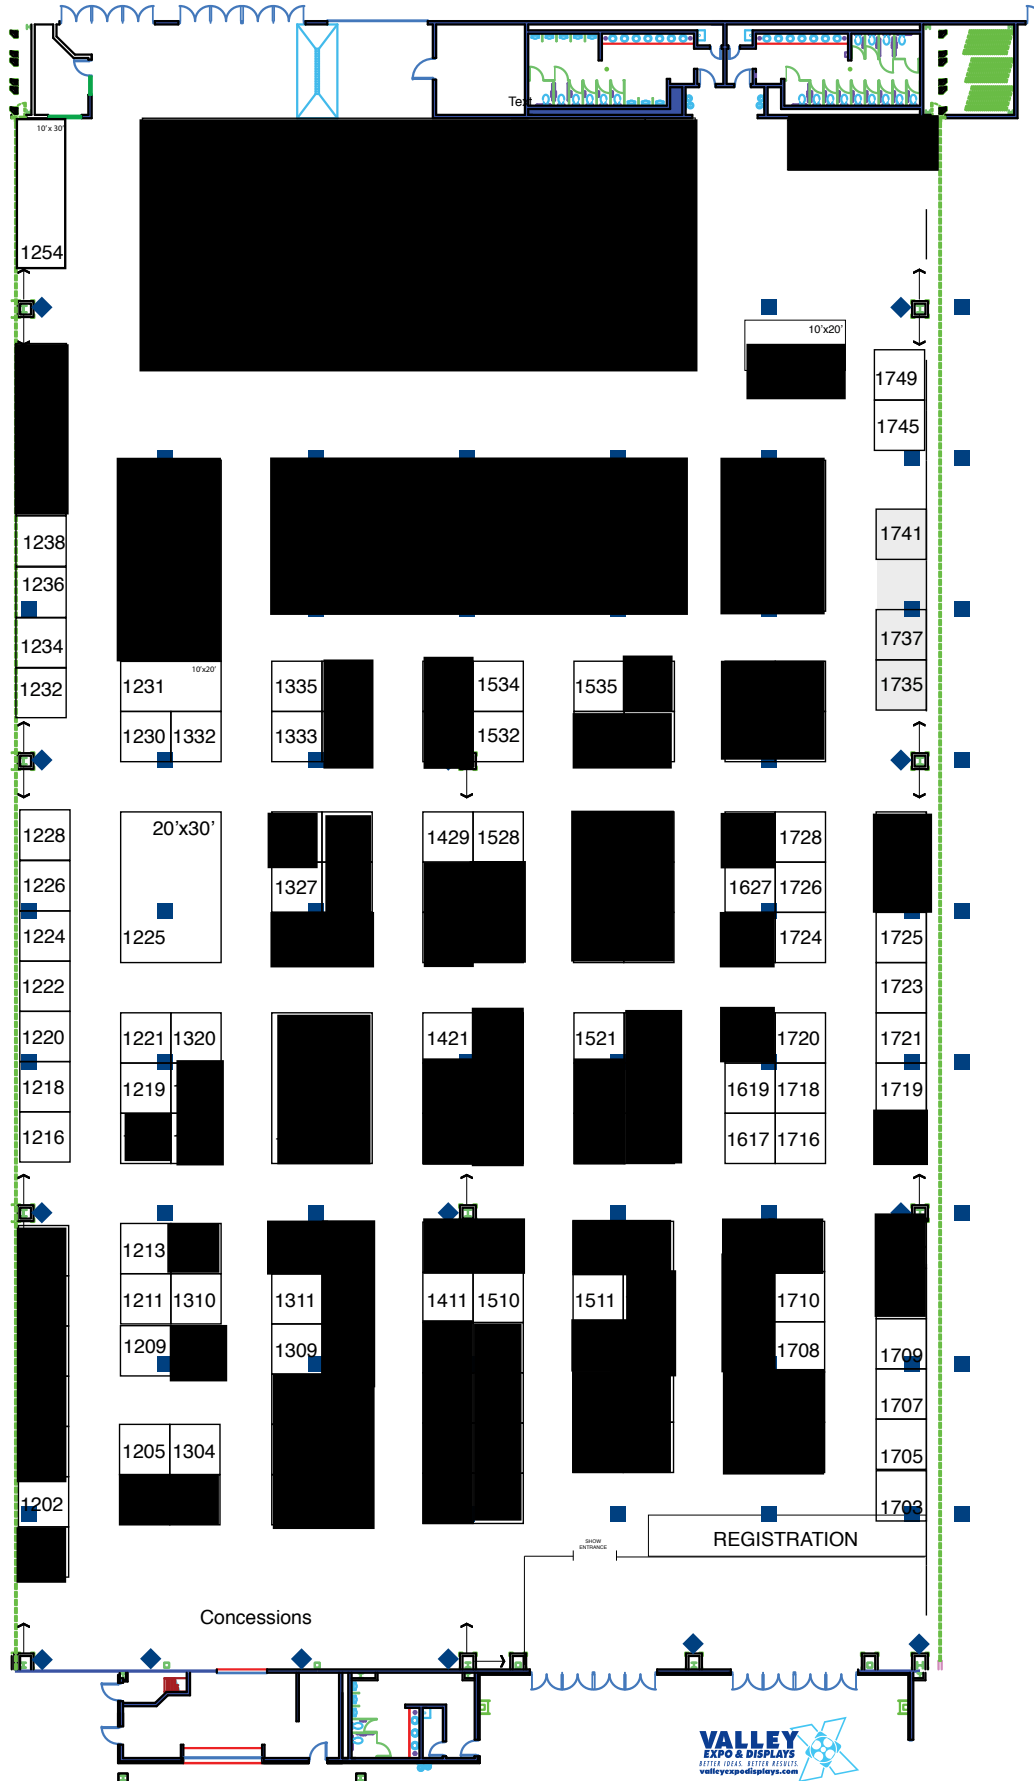

Plant Engineering & Maintenance Expo
 2018
 WI Exposition Center - Hall B

* Grey booths are for Future Expansion