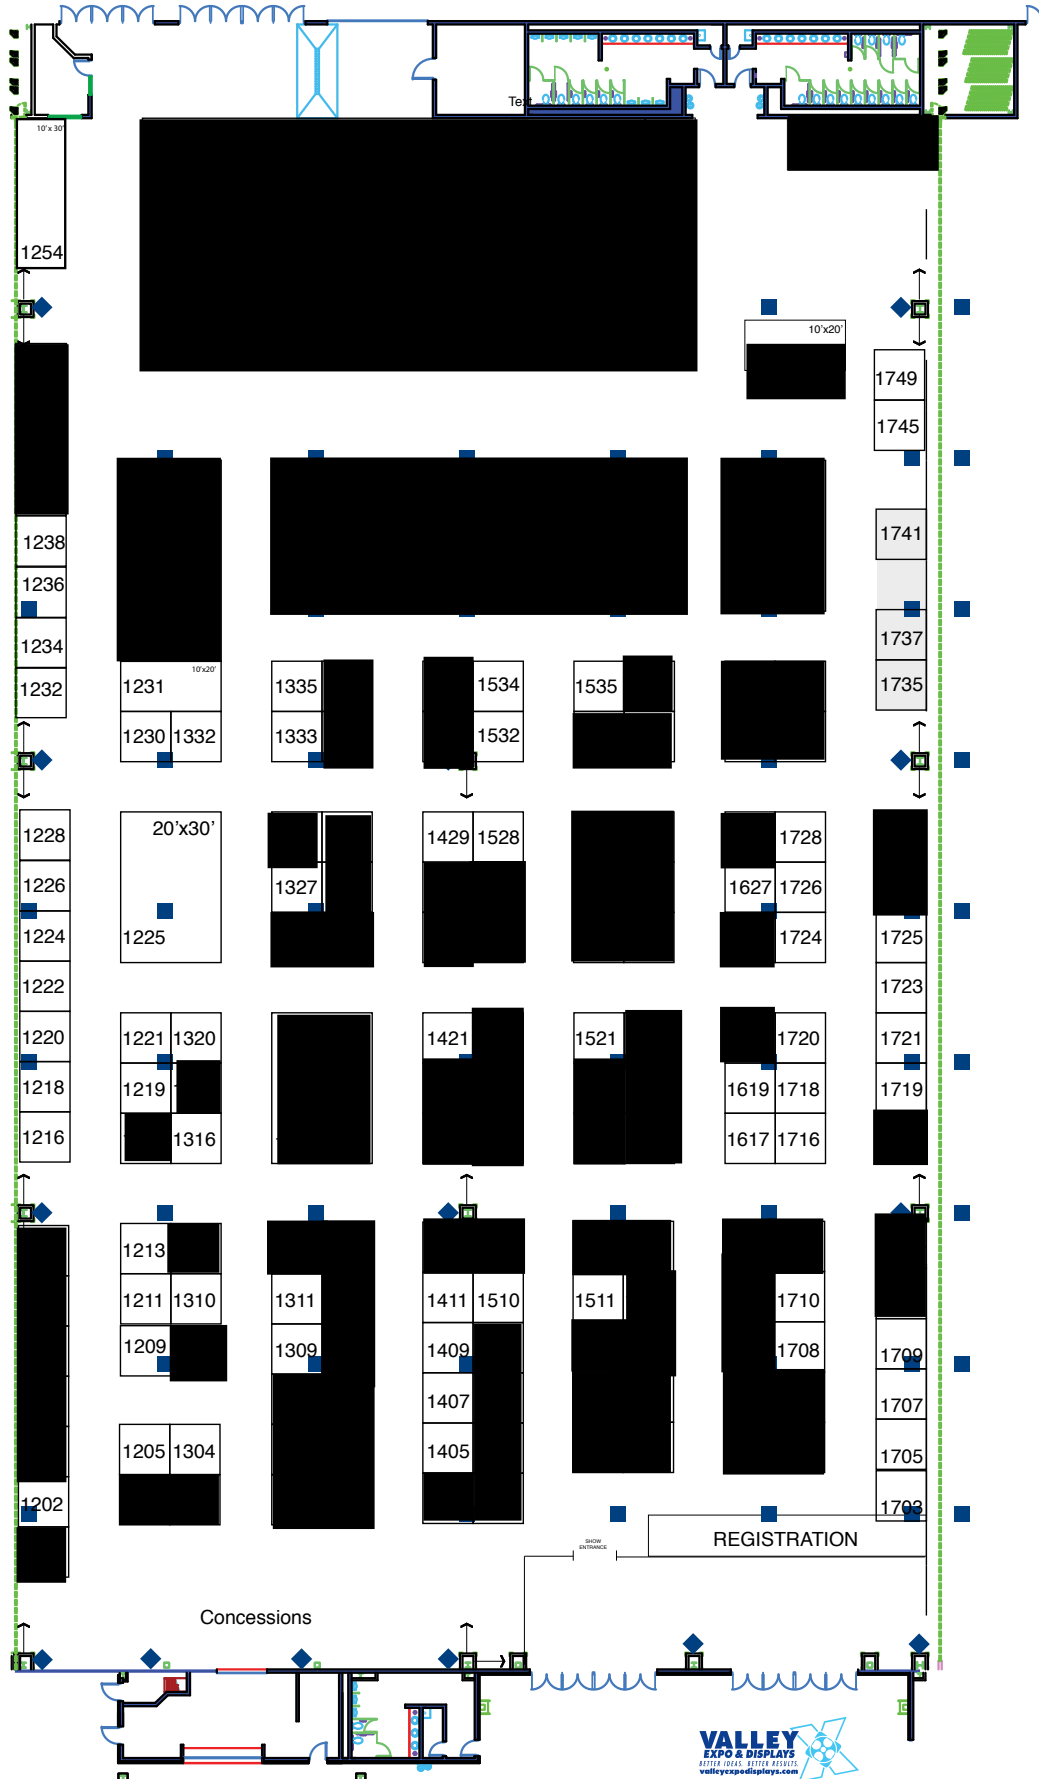

Plant Engineering & Maintenance Expo
 2018
 WI Exposition Center - Hall B

* Grey booths are for Future Expansion